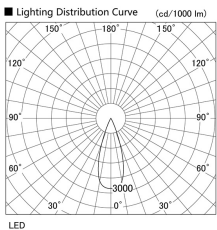

Item no. DD118-1335MW9040-DM1

Series Name:  $\Phi$ 58 Lens type adjustable downlight, Antiglare

Installation	Recessed mount
Type	$\Phi$ 58 Lens type adjustable downlight, Antiglare
Fixture wattage	12.6W
Beam angle	36 deg
Color Temp.	4000K
CRI	Ra>90
Luminous	796 lm
Body	Die-cast aluminum alloy
Body finish	N/A
Trim finish	White
Reflector finish	Mirror
IP Rate	IP20
Light source	COB module
Input Voltage	AC220~240V
Dimming Type	1-10V Dimmable
Certificate	CCC
Cut Hole	58mm