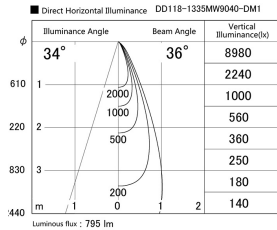

Item no. DD118-1335MW9040-DM1

Series Name: Φ 58 Lens type adjustable
downlight, Antiglare

Installation	Recessed mount
Type	
Fixture wattage	12.6W
Beam angle	36 deg
Color Temp.	4000K
CRI	Ra>90
Luminous	796 lm
Body	Die-cast aluminum alloy
Body finish	N/A
Trim finish	White
Reflector finish	Mirror
IP Rate	IP20
Light source	COB module
Input Voltage	AC220~240V
Dimming Type	1-10V Dimmable
Certificate	CCC
Cut Hole	58mm