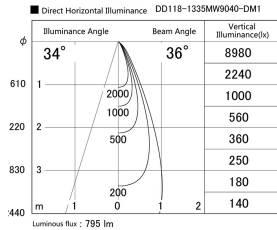

Item no. DD118-1335MW9040-DM1

Series Name: Φ 58 Lens type adjustable downlight, Antiglare

Installation	Recessed mount
Type	Φ 58 Lens type adjustable downlight, Antiglare
Fixture wattage	12.6W
Beam angle	36 deg
Color Temp.	4000K
CRI	Ra>90
Luminous	796 lm
Body	Die-cast aluminum alloy
Body finish	N/A
Trim finish	White
Reflector finish	Mirror
IP Rate	IP20
Light source	COB module
Input Voltage	AC220~240V
Dimming Type	1-10V Dimmable
Certificate	CCC
Cut Hole	58mm