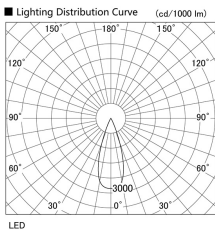

Item no. DD118-1335MW9040-DM1

Series Name: Φ 58 Lens type adjustable downlight, Antiglare

Installation	Recessed mount
Type	Φ 58 Lens type adjustable downlight, Antiglare
Fixture wattage	12.6W
Beam angle	36 deg
Color Temp.	4000K
CRI	Ra>90
Luminous	796 lm
Body	Die-cast aluminum alloy
Body finish	N/A
Trim finish	White
Reflector finish	Mirror
IP Rate	IP20
Light source	COB module
Input Voltage	AC220~240V
Dimming Type	1-10V Dimmable
Certificate	CCC
Cut Hole	58mm