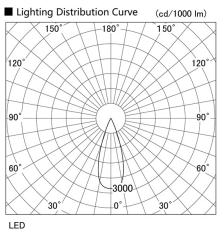

Item no. DD118-1335MW9040-DM1

Series Name: Φ 58 Lens type adjustable
downlight, Antiglare

Installation	Recessed mount
Type	
Fixture wattage	12.6W
Beam angle	36 deg
Color Temp.	4000K
CRI	Ra>90
Luminous	796 lm
Body	Die-cast aluminum alloy
Body finish	N/A
Trim finish	White
Reflector finish	Mirror
IP Rate	IP20
Light source	COB module
Input Voltage	AC220~240V
Dimming Type	1-10V Dimmable
Certificate	CCC
Cut Hole	58mm