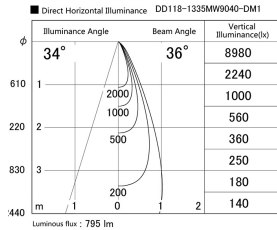

Item no. DD118-1335MW9040-DM1

Series Name:  $\Phi$ 58 Lens type adjustable downlight, Antiglare

Installation	Recessed mount
Type	$\Phi$ 58 Lens type adjustable downlight, Antiglare
Fixture wattage	12.6W
Beam angle	36 deg
Color Temp.	4000K
CRI	Ra>90
Luminous	796 lm
Body	Die-cast aluminum alloy
Body finish	N/A
Trim finish	White
Reflector finish	Mirror
IP Rate	IP20
Light source	COB module
Input Voltage	AC220~240V
Dimming Type	1-10V Dimmable
Certificate	CCC
Cut Hole	58mm