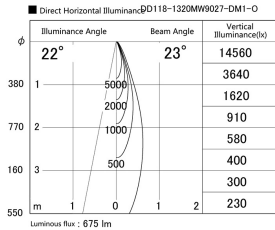

Item no. DD118-1320MW9027-DM1-O Series Name: Φ 58 Lens type adjustable downlight, Antiglare

Installation	Recessed mount
Type	Φ 58 Lens type adjustable downlight, Antiglare
Fixture wattage	12.6W
Beam angle	23 deg
Color Temp.	2700K
CRI	Ra>90
Luminous	525 lm
Body	Die-cast aluminum alloy
Body finish	N/A
Trim finish	White
Reflector finish	Mirror
IP Rate	IPIP44 from the bottom
Light source	COB module
Input Voltage	AC220~240V
Dimming Type	1-10V Dimmable
Certificate	CCC
Cut Hole	58mm