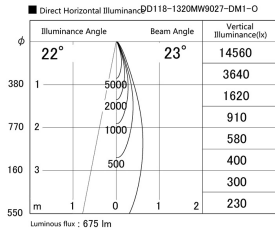

Item no. DD118-1320MW9027-DM1-O Series Name:  $\Phi$ 58 Lens type adjustable downlight, Antiglare

Installation	Recessed mount
Type	
Fixture wattage	12.6W
Beam angle	23 deg
Color Temp.	2700K
CRI	Ra>90
Luminous	525 lm
Body	Die-cast aluminum alloy
Body finish	N/A
Trim finish	White
Reflector finish	Mirror
IP Rate	IPIP44 from the bottom
Light source	COB module
Input Voltage	AC220~240V
Dimming Type	1-10V Dimmable
Certificate	CCC
Cut Hole	58mm