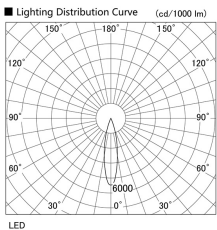

Item no. DD118-1320MW9027-DM1-O Series Name:  $\Phi$ 58 Lens type adjustable downlight, Antiglare

Installation	Recessed mount
Type	
Fixture wattage	12.6W
Beam angle	23 deg
Color Temp.	2700K
CRI	Ra>90
Luminous	525 lm
Body	Die-cast aluminum alloy
Body finish	N/A
Trim finish	White
Reflector finish	Mirror
IP Rate	IPIP44 from the bottom
Light source	COB module
Input Voltage	AC220~240V
Dimming Type	1-10V Dimmable
Certificate	CCC
Cut Hole	58mm