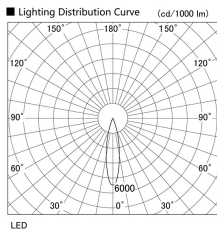

Item no. DD118-1320MW9027-DM1-O Series Name: Φ 58 Lens type adjustable downlight, Antiglare

Installation	Recessed mount
Type	Φ 58 Lens type adjustable downlight, Antiglare
Fixture wattage	12.6W
Beam angle	23 deg
Color Temp.	2700K
CRI	Ra>90
Luminous	525 lm
Body	Die-cast aluminum alloy
Body finish	N/A
Trim finish	White
Reflector finish	Mirror
IP Rate	IPIP44 from the bottom
Light source	COB module
Input Voltage	AC220~240V
Dimming Type	1-10V Dimmable
Certificate	CCC
Cut Hole	58mm