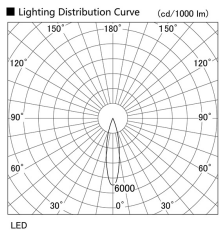

Item no. DD118-1320MW9030-DM1-O Series Name: Φ 58 Lens type adjustable downlight, Antiglare

Installation	Recessed mount
Type	
Fixture wattage	12.6W
Beam angle	23 deg
Color Temp.	3000K
CRI	Ra>90
Luminous	565 lm
Body	Die-cast aluminum alloy
Body finish	N/A
Trim finish	White
Reflector finish	Mirror
IP Rate	IPIP44 from the bottom
Light source	COB module
Input Voltage	AC220~240V
Dimming Type	1-10V Dimmable
Certificate	CCC
Cut Hole	58mm