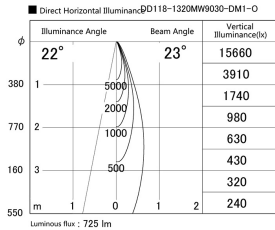

Item no. DD118-1320MW9030-DM1-O Series Name: Φ 58 Lens type adjustable downlight, Antiglare

Installation	Recessed mount
Type	
Fixture wattage	12.6W
Beam angle	23 deg
Color Temp.	3000K
CRI	Ra>90
Luminous	565 lm
Body	Die-cast aluminum alloy
Body finish	N/A
Trim finish	White
Reflector finish	Mirror
IP Rate	IPIP44 from the bottom
Light source	COB module
Input Voltage	AC220~240V
Dimming Type	1-10V Dimmable
Certificate	CCC
Cut Hole	58mm