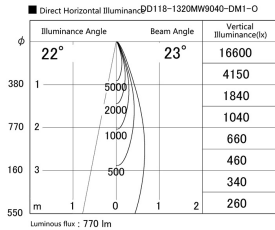

Item no. DD118-1320MW9040-DM1-O Series Name: Φ 58 Lens type adjustable downlight, Antiglare

Installation	Recessed mount
Type	Φ 58 Lens type adjustable downlight, Antiglare
Fixture wattage	12.6W
Beam angle	23 deg
Color Temp.	4000K
CRI	Ra>90
Luminous	599 lm
Body	Die-cast aluminum alloy
Body finish	N/A
Trim finish	White
Reflector finish	Mirror
IP Rate	IPIP44 from the bottom
Light source	COB module
Input Voltage	AC220~240V
Dimming Type	1-10V Dimmable
Certificate	CCC
Cut Hole	58mm