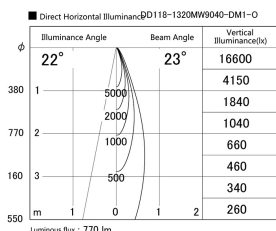

Item no. DD118-1320MW9040-DM1-O Series Name: Φ 58 Lens type adjustable downlight, Antiglare

Installation	Recessed mount
Type	
Fixture wattage	12.6W
Beam angle	23 deg
Color Temp.	4000K
CRI	Ra>90
Luminous	599 lm
Body	Die-cast aluminum alloy
Body finish	N/A
Trim finish	White
Reflector finish	Mirror
IP Rate	IPIP44 from the bottom
Light source	COB module
Input Voltage	AC220~240V
Dimming Type	1-10V Dimmable
Certificate	CCC
Cut Hole	58mm