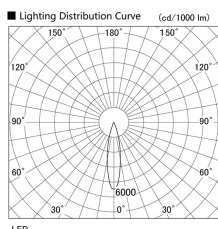

Item no. DD118-1320MW9040-DM1-O Series Name: Φ 58 Lens type adjustable downlight, Antiglare

Installation	Recessed mount
Type	
Fixture wattage	12.6W
Beam angle	23 deg
Color Temp.	4000K
CRI	Ra>90
Luminous	599 lm
Body	Die-cast aluminum alloy
Body finish	N/A
Trim finish	White
Reflector finish	Mirror
IP Rate	IPIP44 from the bottom
Light source	COB module
Input Voltage	AC220~240V
Dimming Type	1-10V Dimmable
Certificate	CCC
Cut Hole	58mm