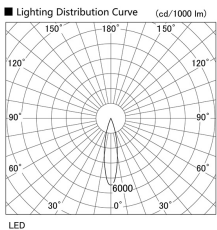

Item no. DD118-1320MW9040-DM1-O Series Name: Φ 58 Lens type adjustable downlight, Antiglare

Installation	Recessed mount
Type	Φ 58 Lens type adjustable downlight, Antiglare
Fixture wattage	12.6W
Beam angle	23 deg
Color Temp.	4000K
CRI	Ra>90
Luminous	599 lm
Body	Die-cast aluminum alloy
Body finish	N/A
Trim finish	White
Reflector finish	Mirror
IP Rate	IPIP44 from the bottom
Light source	COB module
Input Voltage	AC220~240V
Dimming Type	1-10V Dimmable
Certificate	CCC
Cut Hole	58mm