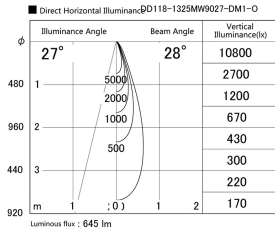

Item no. DD118-1325MW9027-DM1-O Series Name: Φ 58 Lens type adjustable downlight, Antiglare

Installation	Recessed mount
Type	Φ 58 Lens type adjustable downlight, Antiglare
Fixture wattage	12.6W
Beam angle	28 deg
Color Temp.	2700K
CRI	Ra>90
Luminous	509 lm
Body	Die-cast aluminum alloy
Body finish	N/A
Trim finish	White
Reflector finish	Mirror
IP Rate	IPIP44 from the bottom
Light source	COB module
Input Voltage	AC220~240V
Dimming Type	1-10V Dimmable
Certificate	CCC
Cut Hole	58mm