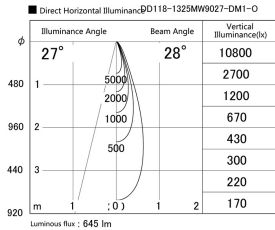

Item no. DD118-1325MW9027-DM1-O Series Name:  $\Phi$ 58 Lens type adjustable downlight, Antiglare

Installation	Recessed mount
Type	
Fixture wattage	12.6W
Beam angle	28 deg
Color Temp.	2700K
CRI	Ra>90
Luminous	509 lm
Body	Die-cast aluminum alloy
Body finish	N/A
Trim finish	White
Reflector finish	Mirror
IP Rate	IPIP44 from the bottom
Light source	COB module
Input Voltage	AC220~240V
Dimming Type	1-10V Dimmable
Certificate	CCC
Cut Hole	58mm