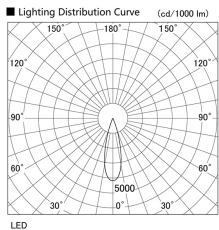

Item no. DD118-1325MW9027-DM1-O Series Name: Φ 58 Lens type adjustable downlight, Antiglare

Installation	Recessed mount
Type	Φ 58 Lens type adjustable downlight, Antiglare
Fixture wattage	12.6W
Beam angle	28 deg
Color Temp.	2700K
CRI	Ra>90
Luminous	509 lm
Body	Die-cast aluminum alloy
Body finish	N/A
Trim finish	White
Reflector finish	Mirror
IP Rate	IPIP44 from the bottom
Light source	COB module
Input Voltage	AC220~240V
Dimming Type	1-10V Dimmable
Certificate	CCC
Cut Hole	58mm