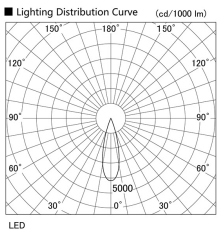

Item no. DD118-1325MW9027-DM1-O Series Name:  $\Phi$ 58 Lens type adjustable downlight, Antiglare

Installation	Recessed mount
Type	
Fixture wattage	12.6W
Beam angle	28 deg
Color Temp.	2700K
CRI	Ra>90
Luminous	509 lm
Body	Die-cast aluminum alloy
Body finish	N/A
Trim finish	White
Reflector finish	Mirror
IP Rate	IPIP44 from the bottom
Light source	COB module
Input Voltage	AC220~240V
Dimming Type	1-10V Dimmable
Certificate	CCC
Cut Hole	58mm