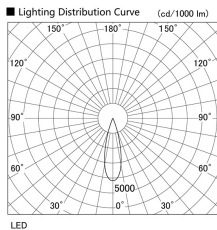

Item no. DD118-1325MW9030-DM1-O Series Name:  $\Phi$ 58 Lens type adjustable downlight, Antiglare

Installation	Recessed mount
Type	
Fixture wattage	12.6W
Beam angle	28 deg
Color Temp.	3000K
CRI	Ra>90
Luminous	547 lm
Body	Die-cast aluminum alloy
Body finish	N/A
Trim finish	White
Reflector finish	Mirror
IP Rate	IPIP44 from the bottom
Light source	COB module
Input Voltage	AC220~240V
Dimming Type	1-10V Dimmable
Certificate	CCC
Cut Hole	58mm