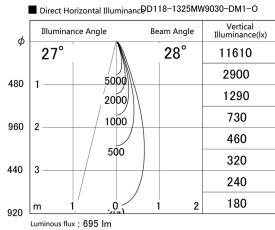

Item no. DD118-1325MW9030-DM1-O Series Name:  $\Phi$ 58 Lens type adjustable downlight, Antiglare

Installation	Recessed mount
Type	
Fixture wattage	12.6W
Beam angle	28 deg
Color Temp.	3000K
CRI	Ra>90
Luminous	547 lm
Body	Die-cast aluminum alloy
Body finish	N/A
Trim finish	White
Reflector finish	Mirror
IP Rate	IPIP44 from the bottom
Light source	COB module
Input Voltage	AC220~240V
Dimming Type	1-10V Dimmable
Certificate	CCC
Cut Hole	58mm