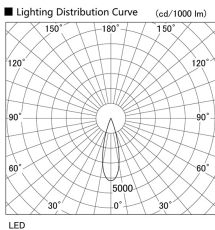

Item no. DD118-1325MW9030-DM1-O Series Name: Φ 58 Lens type adjustable downlight, Antiglare

Installation	Recessed mount
Type	Φ 58 Lens type adjustable downlight, Antiglare
Fixture wattage	12.6W
Beam angle	28 deg
Color Temp.	3000K
CRI	Ra>90
Luminous	547 lm
Body	Die-cast aluminum alloy
Body finish	N/A
Trim finish	White
Reflector finish	Mirror
IP Rate	IPIP44 from the bottom
Light source	COB module
Input Voltage	AC220~240V
Dimming Type	1-10V Dimmable
Certificate	CCC
Cut Hole	58mm