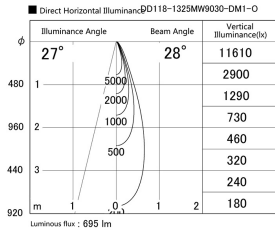

Item no. DD118-1325MW9030-DM1-O Series Name: Φ 58 Lens type adjustable downlight, Antiglare

Installation	Recessed mount
Type	Φ 58 Lens type adjustable downlight, Antiglare
Fixture wattage	12.6W
Beam angle	28 deg
Color Temp.	3000K
CRI	Ra>90
Luminous	547 lm
Body	Die-cast aluminum alloy
Body finish	N/A
Trim finish	White
Reflector finish	Mirror
IP Rate	IPIP44 from the bottom
Light source	COB module
Input Voltage	AC220~240V
Dimming Type	1-10V Dimmable
Certificate	CCC
Cut Hole	58mm