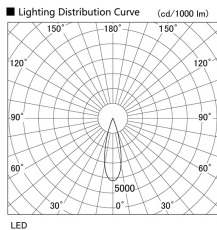

Item no. DD118-1325MW9040-DM1-O Series Name: Φ 58 Lens type adjustable downlight, Antiglare

Installation	Recessed mount
Type	Φ 58 Lens type adjustable downlight, Antiglare
Fixture wattage	12.6W
Beam angle	28 deg
Color Temp.	4000K
CRI	Ra>90
Luminous	580 lm
Body	Die-cast aluminum alloy
Body finish	N/A
Trim finish	White
Reflector finish	Mirror
IP Rate	IPIP44 from the bottom
Light source	COB module
Input Voltage	AC220~240V
Dimming Type	1-10V Dimmable
Certificate	CCC
Cut Hole	58mm