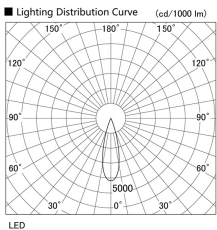

Item no. DD118-1325MW9040-DM1-O Series Name: Φ 58 Lens type adjustable downlight, Antiglare

Installation	Recessed mount
Type	
Fixture wattage	12.6W
Beam angle	28 deg
Color Temp.	4000K
CRI	Ra>90
Luminous	580 lm
Body	Die-cast aluminum alloy
Body finish	N/A
Trim finish	White
Reflector finish	Mirror
IP Rate	IPIP44 from the bottom
Light source	COB module
Input Voltage	AC220~240V
Dimming Type	1-10V Dimmable
Certificate	CCC
Cut Hole	58mm