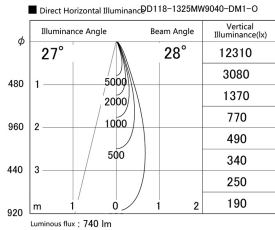

Item no. DD118-1325MW9040-DM1-O Series Name: Φ 58 Lens type adjustable downlight, Antiglare

Installation	Recessed mount
Type	
Fixture wattage	12.6W
Beam angle	28 deg
Color Temp.	4000K
CRI	Ra>90
Luminous	580 lm
Body	Die-cast aluminum alloy
Body finish	N/A
Trim finish	White
Reflector finish	Mirror
IP Rate	IPIP44 from the bottom
Light source	COB module
Input Voltage	AC220~240V
Dimming Type	1-10V Dimmable
Certificate	CCC
Cut Hole	58mm