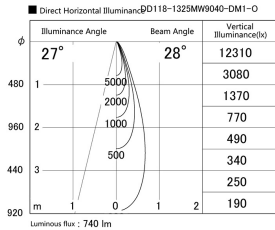

Item no. DD118-1325MW9040-DM1-O Series Name: Φ 58 Lens type adjustable downlight, Antiglare

Installation	Recessed mount
Type	Φ 58 Lens type adjustable downlight, Antiglare
Fixture wattage	12.6W
Beam angle	28 deg
Color Temp.	4000K
CRI	Ra>90
Luminous	580 lm
Body	Die-cast aluminum alloy
Body finish	N/A
Trim finish	White
Reflector finish	Mirror
IP Rate	IPIP44 from the bottom
Light source	COB module
Input Voltage	AC220~240V
Dimming Type	1-10V Dimmable
Certificate	CCC
Cut Hole	58mm