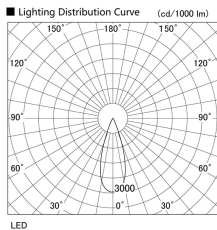

Item no. DD118-1335MW9027-DM1-O Series Name: Φ 58 Lens type adjustable downlight, Antiglare

Installation	Recessed mount
Type	
Fixture wattage	12.6W
Beam angle	35 deg
Color Temp.	2700K
CRI	Ra>90
Luminous	512 lm
Body	Die-cast aluminum alloy
Body finish	N/A
Trim finish	White
Reflector finish	Mirror
IP Rate	IPIP44 from the bottom
Light source	COB module
Input Voltage	AC220~240V
Dimming Type	1-10V Dimmable
Certificate	CCC
Cut Hole	58mm