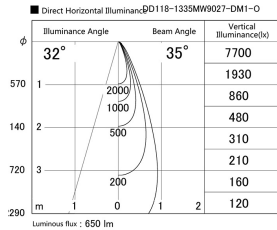

Item no. DD118-1335MW9027-DM1-O Series Name:  $\Phi$ 58 Lens type adjustable downlight, Antiglare

Installation	Recessed mount
Type	$\Phi$ 58 Lens type adjustable downlight, Antiglare
Fixture wattage	12.6W
Beam angle	35 deg
Color Temp.	2700K
CRI	Ra>90
Luminous	512 lm
Body	Die-cast aluminum alloy
Body finish	N/A
Trim finish	White
Reflector finish	Mirror
IP Rate	IPIP44 from the bottom
Light source	COB module
Input Voltage	AC220~240V
Dimming Type	1-10V Dimmable
Certificate	CCC
Cut Hole	58mm