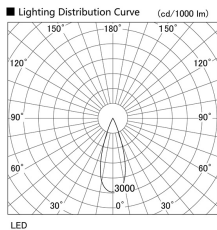

Item no. DD118-1335MW9027-DM1-O Series Name:  $\Phi$ 58 Lens type adjustable downlight, Antiglare

Installation	Recessed mount
Type	$\Phi$ 58 Lens type adjustable downlight, Antiglare
Fixture wattage	12.6W
Beam angle	35 deg
Color Temp.	2700K
CRI	Ra>90
Luminous	512 lm
Body	Die-cast aluminum alloy
Body finish	N/A
Trim finish	White
Reflector finish	Mirror
IP Rate	IPIP44 from the bottom
Light source	COB module
Input Voltage	AC220~240V
Dimming Type	1-10V Dimmable
Certificate	CCC
Cut Hole	58mm