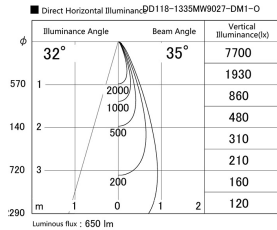

Item no. DD118-1335MW9027-DM1-O Series Name: Φ 58 Lens type adjustable downlight, Antiglare

Installation	Recessed mount
Type	
Fixture wattage	12.6W
Beam angle	35 deg
Color Temp.	2700K
CRI	Ra>90
Luminous	512 lm
Body	Die-cast aluminum alloy
Body finish	N/A
Trim finish	White
Reflector finish	Mirror
IP Rate	IPIP44 from the bottom
Light source	COB module
Input Voltage	AC220~240V
Dimming Type	1-10V Dimmable
Certificate	CCC
Cut Hole	58mm