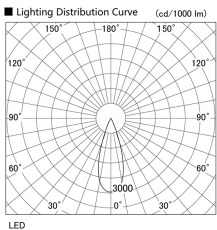

Item no. DD118-1335MW9030-DM1-O Series Name:  $\Phi$ 58 Lens type adjustable downlight, Antiglare

Installation	Recessed mount
Type	
Fixture wattage	12.6W
Beam angle	35 deg
Color Temp.	3000K
CRI	Ra>90
Luminous	551 lm
Body	Die-cast aluminum alloy
Body finish	N/A
Trim finish	White
Reflector finish	Mirror
IP Rate	IPIP44 from the bottom
Light source	COB module
Input Voltage	AC220~240V
Dimming Type	1-10V Dimmable
Certificate	CCC
Cut Hole	58mm