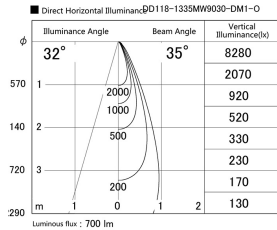

Item no. DD118-1335MW9030-DM1-O Series Name: Φ 58 Lens type adjustable downlight, Antiglare

Installation	Recessed mount
Type	Φ 58 Lens type adjustable downlight, Antiglare
Fixture wattage	12.6W
Beam angle	35 deg
Color Temp.	3000K
CRI	Ra>90
Luminous	551 lm
Body	Die-cast aluminum alloy
Body finish	N/A
Trim finish	White
Reflector finish	Mirror
IP Rate	IPIP44 from the bottom
Light source	COB module
Input Voltage	AC220~240V
Dimming Type	1-10V Dimmable
Certificate	CCC
Cut Hole	58mm