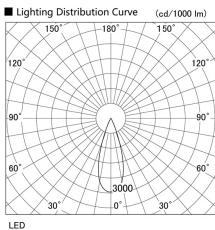

Item no. DD118-1335MW9030-DM1-O Series Name: Φ 58 Lens type adjustable downlight, Antiglare

Installation	Recessed mount
Type	Φ 58 Lens type adjustable downlight, Antiglare
Fixture wattage	12.6W
Beam angle	35 deg
Color Temp.	3000K
CRI	Ra>90
Luminous	551 lm
Body	Die-cast aluminum alloy
Body finish	N/A
Trim finish	White
Reflector finish	Mirror
IP Rate	IPIP44 from the bottom
Light source	COB module
Input Voltage	AC220~240V
Dimming Type	1-10V Dimmable
Certificate	CCC
Cut Hole	58mm