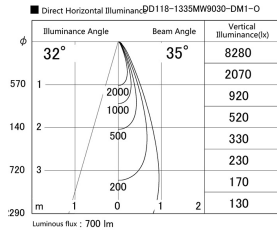

Item no. DD118-1335MW9030-DM1-O Series Name:  $\Phi$ 58 Lens type adjustable downlight, Antiglare

Installation	Recessed mount
Type	
Fixture wattage	12.6W
Beam angle	35 deg
Color Temp.	3000K
CRI	Ra>90
Luminous	551 lm
Body	Die-cast aluminum alloy
Body finish	N/A
Trim finish	White
Reflector finish	Mirror
IP Rate	IPIP44 from the bottom
Light source	COB module
Input Voltage	AC220~240V
Dimming Type	1-10V Dimmable
Certificate	CCC
Cut Hole	58mm