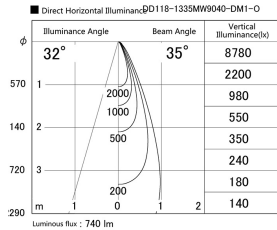

Item no. DD118-1335MW9040-DM1-O Series Name: Φ 58 Lens type adjustable downlight, Antiglare

Installation	Recessed mount
Type	Φ 58 Lens type adjustable downlight, Antiglare
Fixture wattage	12.6W
Beam angle	35 deg
Color Temp.	4000K
CRI	Ra>90
Luminous	584 lm
Body	Die-cast aluminum alloy
Body finish	N/A
Trim finish	White
Reflector finish	Mirror
IP Rate	IPIP44 from the bottom
Light source	COB module
Input Voltage	AC220~240V
Dimming Type	1-10V Dimmable
Certificate	CCC
Cut Hole	58mm