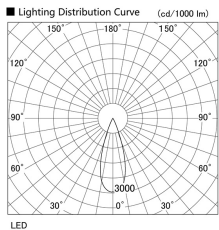

Item no. DD118-1335MW9040-DM1-O Series Name: Φ 58 Lens type adjustable downlight, Antiglare

Installation	Recessed mount
Type	Φ 58 Lens type adjustable downlight, Antiglare
Fixture wattage	12.6W
Beam angle	35 deg
Color Temp.	4000K
CRI	Ra>90
Luminous	584 lm
Body	Die-cast aluminum alloy
Body finish	N/A
Trim finish	White
Reflector finish	Mirror
IP Rate	IPIP44 from the bottom
Light source	COB module
Input Voltage	AC220~240V
Dimming Type	1-10V Dimmable
Certificate	CCC
Cut Hole	58mm