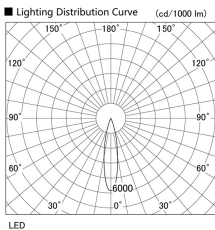

Item
DD118-1320MW9027-DM1-HN

no. Series Name: Φ 58 Lens type adjustable
downlight, Antiglare

Installation	Recessed mount
Type	
Fixture wattage	12.6W
Beam angle	22 deg
Color Temp.	2700K
CRI	Ra>90
Luminous	525 lm
Body	Die-cast aluminum alloy
Body finish	N/A
Trim finish	White
Reflector finish	Mirror
IP Rate	IP20
Light source	COB module
Input Voltage	AC220~240V
Dimming Type	1-10V Dimmable
Certificate	CCC
Cut Hole	58mm