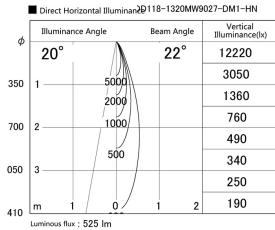

Item
DD118-1320MW9027-DM1-HN

no. Series Name: Φ 58 Lens type adjustable
downlight, Antiglare

Installation	Recessed mount
Type	
Fixture wattage	12.6W
Beam angle	22 deg
Color Temp.	2700K
CRI	Ra>90
Luminous	525 lm
Body	Die-cast aluminum alloy
Body finish	N/A
Trim finish	White
Reflector finish	Mirror
IP Rate	IP20
Light source	COB module
Input Voltage	AC220~240V
Dimming Type	1-10V Dimmable
Certificate	CCC
Cut Hole	58mm