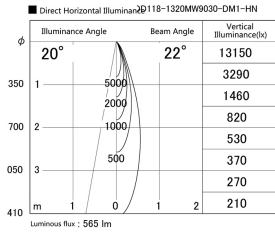

Item
DD118-1320MW9030-DM1-HN

no. Series Name: Φ 58 Lens type adjustable
downlight, Antiglare

Installation	Recessed mount
Type	
Fixture wattage	12.6W
Beam angle	22 deg
Color Temp.	3000K
CRI	Ra>90
Luminous	565 lm
Body	Die-cast aluminum alloy
Body finish	N/A
Trim finish	White
Reflector finish	Mirror
IP Rate	IP20
Light source	COB module
Input Voltage	AC220~240V
Dimming Type	1-10V Dimmable
Certificate	CCC
Cut Hole	58mm