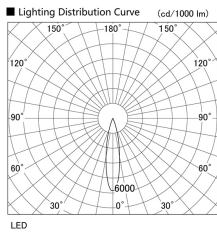

Item
DD118-1320MW9030-DM1-HN

no. Series Name: Φ 58 Lens type adjustable
downlight, Antiglare

Installation	Recessed mount
Type	
Fixture wattage	12.6W
Beam angle	22 deg
Color Temp.	3000K
CRI	Ra>90
Luminous	565 lm
Body	Die-cast aluminum alloy
Body finish	N/A
Trim finish	White
Reflector finish	Mirror
IP Rate	IP20
Light source	COB module
Input Voltage	AC220~240V
Dimming Type	1-10V Dimmable
Certificate	CCC
Cut Hole	58mm