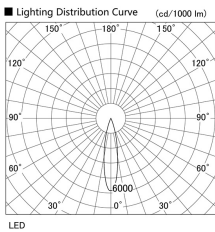

Item
DD118-1320MW9030-DM1-HN

no. Series Name: Φ 58 Lens type adjustable
downlight, Antiglare

Installation	Recessed mount
Type	Φ 58 Lens type adjustable downlight, Antiglare
Fixture wattage	12.6W
Beam angle	22 deg
Color Temp.	3000K
CRI	Ra>90
Luminous	565 lm
Body	Die-cast aluminum alloy
Body finish	N/A
Trim finish	White
Reflector finish	Mirror
IP Rate	IP20
Light source	COB module
Input Voltage	AC220~240V
Dimming Type	1-10V Dimmable
Certificate	CCC
Cut Hole	58mm