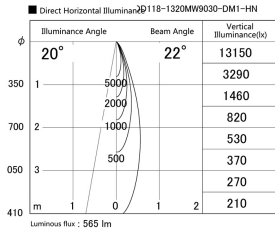

Item
DD118-1320MW9030-DM1-HN

no. Series Name: Φ 58 Lens type adjustable
downlight, Antiglare

Installation	Recessed mount
Type	Φ 58 Lens type adjustable downlight, Antiglare
Fixture wattage	12.6W
Beam angle	22 deg
Color Temp.	3000K
CRI	Ra>90
Luminous	565 lm
Body	Die-cast aluminum alloy
Body finish	N/A
Trim finish	White
Reflector finish	Mirror
IP Rate	IP20
Light source	COB module
Input Voltage	AC220~240V
Dimming Type	1-10V Dimmable
Certificate	CCC
Cut Hole	58mm