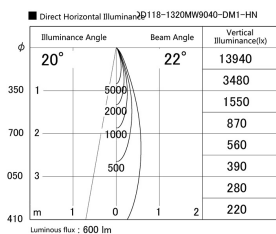

Item
DD118-1320MW9040-DM1-HN

no. Series Name: Φ 58 Lens type adjustable
downlight, Antiglare

| | |
|------------------|-------------------------|
| Installation | Recessed mount |
| Type | |
| Fixture wattage | 12.6W |
| Beam angle | 22 deg |
| Color Temp. | 4000K |
| CRI | Ra>90 |
| Luminous | 599 lm |
| Body | Die-cast aluminum alloy |
| Body finish | N/A |
| Trim finish | White |
| Reflector finish | Mirror |
| IP Rate | IP20 |
| Light source | COB module |
| Input Voltage | AC220~240V |
| Dimming Type | 1-10V Dimmable |
| Certificate | CCC |
| Cut Hole | 58mm |