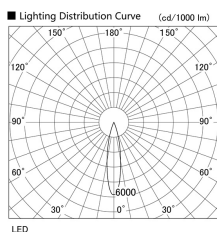

Item
DD118-1320MW9040-DM1-HN

no. Series Name: Φ 58 Lens type adjustable
downlight, Antiglare

| | |
|------------------|-------------------------|
| Installation | Recessed mount |
| Type | |
| Fixture wattage | 12.6W |
| Beam angle | 22 deg |
| Color Temp. | 4000K |
| CRI | Ra>90 |
| Luminous | 599 lm |
| Body | Die-cast aluminum alloy |
| Body finish | N/A |
| Trim finish | White |
| Reflector finish | Mirror |
| IP Rate | IP20 |
| Light source | COB module |
| Input Voltage | AC220~240V |
| Dimming Type | 1-10V Dimmable |
| Certificate | CCC |
| Cut Hole | 58mm |