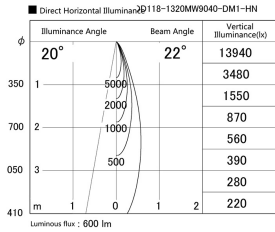

Item
DD118-1320MW9040-DM1-HN

no. Series Name: Φ 58 Lens type adjustable
downlight, Antiglare

Installation	Recessed mount
Type	Φ 58 Lens type adjustable downlight, Antiglare
Fixture wattage	12.6W
Beam angle	22 deg
Color Temp.	4000K
CRI	Ra>90
Luminous	599 lm
Body	Die-cast aluminum alloy
Body finish	N/A
Trim finish	White
Reflector finish	Mirror
IP Rate	IP20
Light source	COB module
Input Voltage	AC220~240V
Dimming Type	1-10V Dimmable
Certificate	CCC
Cut Hole	58mm