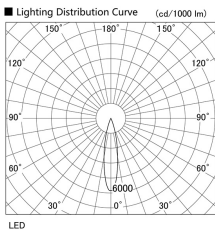

Item
DD118-1320MW9040-DM1-HN

no. Series Name: Φ 58 Lens type adjustable
downlight, Antiglare

Installation	Recessed mount
Type	Φ 58 Lens type adjustable downlight, Antiglare
Fixture wattage	12.6W
Beam angle	22 deg
Color Temp.	4000K
CRI	Ra>90
Luminous	599 lm
Body	Die-cast aluminum alloy
Body finish	N/A
Trim finish	White
Reflector finish	Mirror
IP Rate	IP20
Light source	COB module
Input Voltage	AC220~240V
Dimming Type	1-10V Dimmable
Certificate	CCC
Cut Hole	58mm