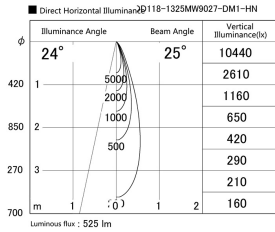

Item
DD118-1325MW9027-DM1-HN

no. Series Name: Φ 58 Lens type adjustable
downlight, Antiglare

Installation	Recessed mount
Type	Φ 58 Lens type adjustable downlight, Antiglare
Fixture wattage	12.6W
Beam angle	25 deg
Color Temp.	2700K
CRI	Ra>90
Luminous	526 lm
Body	Die-cast aluminum alloy
Body finish	N/A
Trim finish	White
Reflector finish	Mirror
IP Rate	IP20
Light source	COB module
Input Voltage	AC220~240V
Dimming Type	1-10V Dimmable
Certificate	CCC
Cut Hole	58mm