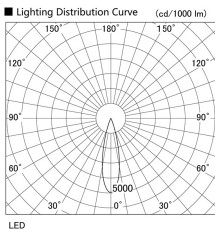

Item
DD118-1325MW9027-DM1-HN

no. Series Name: Φ 58 Lens type adjustable
downlight, Antiglare

Installation	Recessed mount
Type	Φ 58 Lens type adjustable downlight, Antiglare
Fixture wattage	12.6W
Beam angle	25 deg
Color Temp.	2700K
CRI	Ra>90
Luminous	526 lm
Body	Die-cast aluminum alloy
Body finish	N/A
Trim finish	White
Reflector finish	Mirror
IP Rate	IP20
Light source	COB module
Input Voltage	AC220~240V
Dimming Type	1-10V Dimmable
Certificate	CCC
Cut Hole	58mm