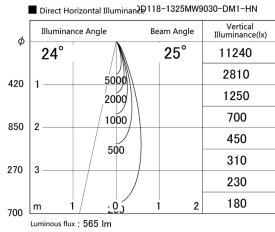

Item
DD118-1325MW9030-DM1-HN

no. Series Name: Φ 58 Lens type adjustable
downlight, Antiglare

Installation	Recessed mount
Type	Φ 58 Lens type adjustable downlight, Antiglare
Fixture wattage	12.6W
Beam angle	25 deg
Color Temp.	3000K
CRI	Ra>90
Luminous	566 lm
Body	Die-cast aluminum alloy
Body finish	N/A
Trim finish	White
Reflector finish	Mirror
IP Rate	IP20
Light source	COB module
Input Voltage	AC220~240V
Dimming Type	1-10V Dimmable
Certificate	CCC
Cut Hole	58mm