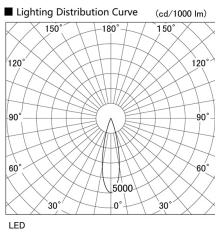

Item
DD118-1325MW9030-DM1-HN

no. Series Name: Φ 58 Lens type adjustable
downlight, Antiglare

Installation	Recessed mount
Type	Φ 58 Lens type adjustable downlight, Antiglare
Fixture wattage	12.6W
Beam angle	25 deg
Color Temp.	3000K
CRI	Ra>90
Luminous	566 lm
Body	Die-cast aluminum alloy
Body finish	N/A
Trim finish	White
Reflector finish	Mirror
IP Rate	IP20
Light source	COB module
Input Voltage	AC220~240V
Dimming Type	1-10V Dimmable
Certificate	CCC
Cut Hole	58mm