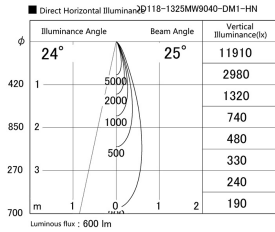

Item
DD118-1325MW9040-DM1-HN

no. Series Name: Φ 58 Lens type adjustable
downlight, Antiglare

Installation	Recessed mount
Type	Φ 58 Lens type adjustable downlight, Antiglare
Fixture wattage	12.6W
Beam angle	25 deg
Color Temp.	4000K
CRI	Ra>90
Luminous	600 lm
Body	Die-cast aluminum alloy
Body finish	N/A
Trim finish	White
Reflector finish	Mirror
IP Rate	IP20
Light source	COB module
Input Voltage	AC220~240V
Dimming Type	1-10V Dimmable
Certificate	CCC
Cut Hole	58mm