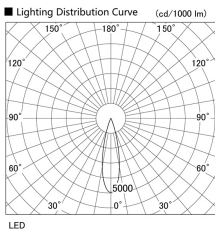

Item
DD118-1325MW9040-DM1-HN

no. Series Name: Φ 58 Lens type adjustable
downlight, Antiglare

Installation	Recessed mount
Type	Φ 58 Lens type adjustable downlight, Antiglare
Fixture wattage	12.6W
Beam angle	25 deg
Color Temp.	4000K
CRI	Ra>90
Luminous	600 lm
Body	Die-cast aluminum alloy
Body finish	N/A
Trim finish	White
Reflector finish	Mirror
IP Rate	IP20
Light source	COB module
Input Voltage	AC220~240V
Dimming Type	1-10V Dimmable
Certificate	CCC
Cut Hole	58mm