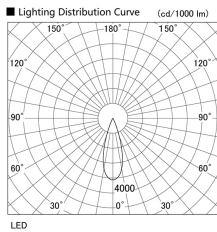

Item
DD118-1335MW9027-DM1-HN

no. Series Name: Φ 58 Lens type adjustable
downlight, Antiglare

Installation	Recessed mount
Type	
Fixture wattage	12.6W
Beam angle	33 deg
Color Temp.	2700K
CRI	Ra>90
Luminous	490 lm
Body	Die-cast aluminum alloy
Body finish	N/A
Trim finish	White
Reflector finish	Mirror
IP Rate	IP20
Light source	COB module
Input Voltage	AC220~240V
Dimming Type	1-10V Dimmable
Certificate	CCC
Cut Hole	58mm