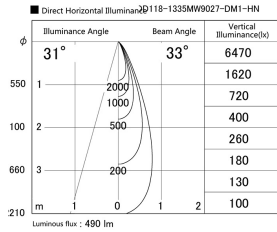

Item
DD118-1335MW9027-DM1-HN

no. Series Name: Φ 58 Lens type adjustable
downlight, Antiglare

Installation	Recessed mount
Type	
Fixture wattage	12.6W
Beam angle	33 deg
Color Temp.	2700K
CRI	Ra>90
Luminous	490 lm
Body	Die-cast aluminum alloy
Body finish	N/A
Trim finish	White
Reflector finish	Mirror
IP Rate	IP20
Light source	COB module
Input Voltage	AC220~240V
Dimming Type	1-10V Dimmable
Certificate	CCC
Cut Hole	58mm