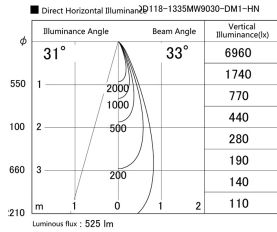

Item
DD118-1335MW9030-DM1-HN

no. Series Name: Φ 58 Lens type adjustable
downlight, Antiglare

Installation	Recessed mount
Type	Φ 58 Lens type adjustable downlight, Antiglare
Fixture wattage	12.6W
Beam angle	33 deg
Color Temp.	3000K
CRI	Ra>90
Luminous	527 lm
Body	Die-cast aluminum alloy
Body finish	N/A
Trim finish	White
Reflector finish	Mirror
IP Rate	IP20
Light source	COB module
Input Voltage	AC220~240V
Dimming Type	1-10V Dimmable
Certificate	CCC
Cut Hole	58mm