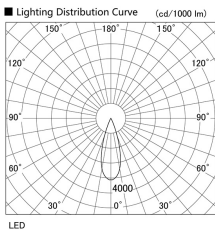

Item
DD118-1335MW9030-DM1-HN

no. Series Name: Φ 58 Lens type adjustable
downlight, Antiglare

Installation	Recessed mount
Type	
Fixture wattage	12.6W
Beam angle	33 deg
Color Temp.	3000K
CRI	Ra>90
Luminous	527 lm
Body	Die-cast aluminum alloy
Body finish	N/A
Trim finish	White
Reflector finish	Mirror
IP Rate	IP20
Light source	COB module
Input Voltage	AC220~240V
Dimming Type	1-10V Dimmable
Certificate	CCC
Cut Hole	58mm