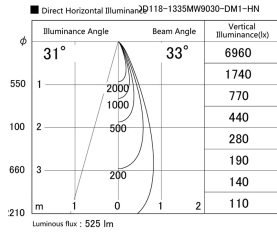

Item
DD118-1335MW9030-DM1-HN

no. Series Name: Φ 58 Lens type adjustable
downlight, Antiglare

Installation	Recessed mount
Type	
Fixture wattage	12.6W
Beam angle	33 deg
Color Temp.	3000K
CRI	Ra>90
Luminous	527 lm
Body	Die-cast aluminum alloy
Body finish	N/A
Trim finish	White
Reflector finish	Mirror
IP Rate	IP20
Light source	COB module
Input Voltage	AC220~240V
Dimming Type	1-10V Dimmable
Certificate	CCC
Cut Hole	58mm