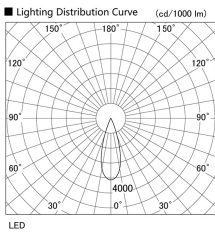

Item
DD118-1335MW9030-DM1-HN

no. Series Name: Φ 58 Lens type adjustable
downlight, Antiglare

Installation	Recessed mount
Type	Φ 58 Lens type adjustable downlight, Antiglare
Fixture wattage	12.6W
Beam angle	33 deg
Color Temp.	3000K
CRI	Ra>90
Luminous	527 lm
Body	Die-cast aluminum alloy
Body finish	N/A
Trim finish	White
Reflector finish	Mirror
IP Rate	IP20
Light source	COB module
Input Voltage	AC220~240V
Dimming Type	1-10V Dimmable
Certificate	CCC
Cut Hole	58mm