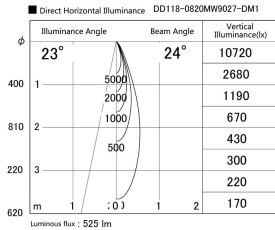

Item no. DD118-0820MB9027-DM1

Series Name:  $\Phi$ 58 Lens type adjustable downlight, Antiglare

Installation	Recessed mount
Type	$\Phi$ 58 Lens type adjustable downlight, Antiglare
Fixture wattage	8.3W
Beam angle	24 deg
Color Temp.	2700K
CRI	Ra>90
Luminous	525 lm
Body	Die-cast aluminum alloy
Body finish	N/A
Trim finish	Black
Reflector finish	Mirror
IP Rate	IP20
Light source	COB module
Input Voltage	AC220~240V
Dimming Type	1-10V Dimmable
Certificate	CCC
Cut Hole	58mm