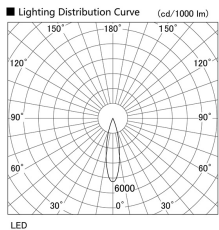

Item no. DD118-0820MB9027-DM1

Series Name:  $\Phi$ 58 Lens type adjustable downlight, Antiglare

Installation	Recessed mount
Type	$\Phi$ 58 Lens type adjustable downlight, Antiglare
Fixture wattage	8.3W
Beam angle	24 deg
Color Temp.	2700K
CRI	Ra>90
Luminous	525 lm
Body	Die-cast aluminum alloy
Body finish	N/A
Trim finish	Black
Reflector finish	Mirror
IP Rate	IP20
Light source	COB module
Input Voltage	AC220~240V
Dimming Type	1-10V Dimmable
Certificate	CCC
Cut Hole	58mm