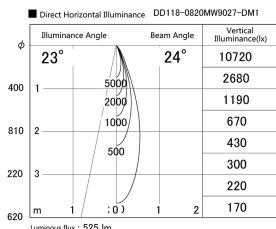

Item no. DD118-0820MB9027-DM1

Series Name: Φ 58 Lens type adjustable downlight, Antiglare

| | |
|------------------|-------------------------|
| Installation | Recessed mount |
| Type | |
| Fixture wattage | 8.3W |
| Beam angle | 24 deg |
| Color Temp. | 2700K |
| CRI | Ra>90 |
| Luminous | 525 lm |
| Body | Die-cast aluminum alloy |
| Body finish | N/A |
| Trim finish | Black |
| Reflector finish | Mirror |
| IP Rate | IP20 |
| Light source | COB module |
| Input Voltage | AC220~240V |
| Dimming Type | 1-10V Dimmable |
| Certificate | CCC |
| Cut Hole | 58mm |