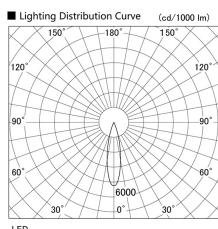

Item no. DD118-0820MB9027-DM1

Series Name: Φ 58 Lens type adjustable downlight, Antiglare

| | |
|------------------|-------------------------|
| Installation | Recessed mount |
| Type | |
| Fixture wattage | 8.3W |
| Beam angle | 24 deg |
| Color Temp. | 2700K |
| CRI | Ra>90 |
| Luminous | 525 lm |
| Body | Die-cast aluminum alloy |
| Body finish | N/A |
| Trim finish | Black |
| Reflector finish | Mirror |
| IP Rate | IP20 |
| Light source | COB module |
| Input Voltage | AC220~240V |
| Dimming Type | 1-10V Dimmable |
| Certificate | CCC |
| Cut Hole | 58mm |