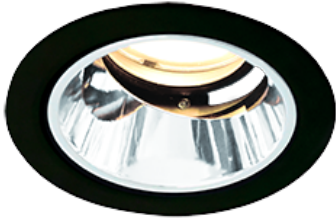

Item no. DD118-0820MB9030-DM1

Series Name: Φ 58 Lens type adjustable
downlight, Antiglare

Installation	Recessed mount
Type	
Fixture wattage	8.3W
Beam angle	24 deg
Color Temp.	3000K
CRI	Ra>90
Luminous	565 lm
Body	Die-cast aluminum alloy
Body finish	N/A
Trim finish	Black
Reflector finish	Mirror
IP Rate	IP20
Light source	COB module
Input Voltage	AC220~240V
Dimming Type	1-10V Dimmable
Certificate	CCC
Cut Hole	58mm