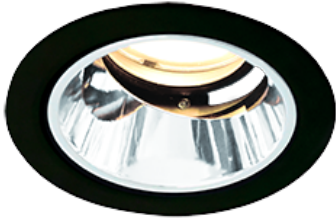

Item no. DD118-0820MB9040-DM1

Series Name: $\Phi 58$ Lens type adjustable
downlight, Antiglare

Installation	Recessed mount
Type	
Fixture wattage	8.3W
Beam angle	24 deg
Color Temp.	4000K
CRI	Ra>90
Luminous	599 lm
Body	Die-cast aluminum alloy
Body finish	N/A
Trim finish	Black
Reflector finish	Mirror
IP Rate	IP20
Light source	COB module
Input Voltage	AC220~240V
Dimming Type	1-10V Dimmable
Certificate	CCC
Cut Hole	58mm