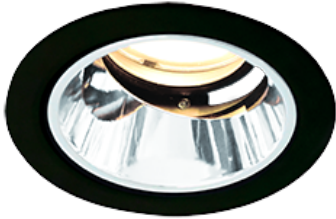

Item no. DD118-0820MB9040-DM1

Series Name: $\Phi 58$ Lens type adjustable downlight, Antiglare

Installation	Recessed mount
Type	$\Phi 58$ Lens type adjustable downlight, Antiglare
Fixture wattage	8.3W
Beam angle	24 deg
Color Temp.	4000K
CRI	Ra>90
Luminous	599 lm
Body	Die-cast aluminum alloy
Body finish	N/A
Trim finish	Black
Reflector finish	Mirror
IP Rate	IP20
Light source	COB module
Input Voltage	AC220~240V
Dimming Type	1-10V Dimmable
Certificate	CCC
Cut Hole	58mm