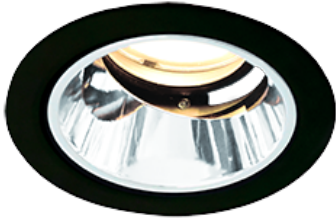

Item no. DD118-0825MB9027-DM1

Series Name:  $\Phi 58$  Lens type adjustable  
downlight, Antiglare

Installation	Recessed mount
Type	
Fixture wattage	8.3W
Beam angle	29 deg
Color Temp.	2700K
CRI	Ra>90
Luminous	509 lm
Body	Die-cast aluminum alloy
Body finish	N/A
Trim finish	Black
Reflector finish	Mirror
IP Rate	IP20
Light source	COB module
Input Voltage	AC220~240V
Dimming Type	1-10V Dimmable
Certificate	CCC
Cut Hole	58mm