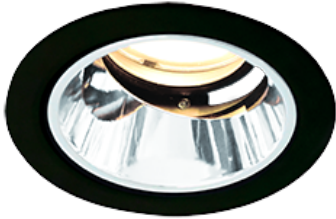

Item no. DD118-0825MB9030-DM1

Series Name:  $\Phi$ 58 Lens type adjustable downlight, Antiglare

Installation	Recessed mount
Type	$\Phi$ 58 Lens type adjustable downlight, Antiglare
Fixture wattage	8.3W
Beam angle	29 deg
Color Temp.	3000K
CRI	Ra>90
Luminous	547 lm
Body	Die-cast aluminum alloy
Body finish	N/A
Trim finish	Black
Reflector finish	Mirror
IP Rate	IP20
Light source	COB module
Input Voltage	AC220~240V
Dimming Type	1-10V Dimmable
Certificate	CCC
Cut Hole	58mm