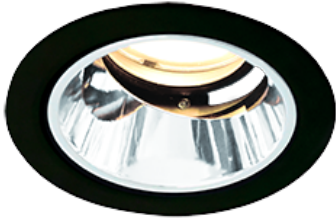

Item no. DD118-0825MB9040-DM1

Series Name:  $\Phi 58$  Lens type adjustable  
downlight, Antiglare

Installation	Recessed mount
Type	
Fixture wattage	8.3W
Beam angle	29 deg
Color Temp.	4000K
CRI	Ra>90
Luminous	580 lm
Body	Die-cast aluminum alloy
Body finish	N/A
Trim finish	Black
Reflector finish	Mirror
IP Rate	IP20
Light source	COB module
Input Voltage	AC220~240V
Dimming Type	1-10V Dimmable
Certificate	CCC
Cut Hole	58mm