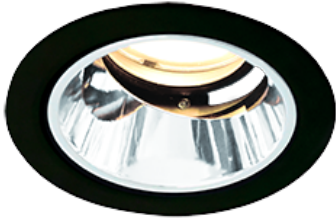

Item no. DD118-0835MB9027-DM1

Series Name: $\Phi 58$ Lens type adjustable
downlight, Antiglare

Installation	Recessed mount
Type	
Fixture wattage	8.3W
Beam angle	36 deg
Color Temp.	2700K
CRI	Ra>90
Luminous	512 lm
Body	Die-cast aluminum alloy
Body finish	N/A
Trim finish	Black
Reflector finish	Mirror
IP Rate	IP20
Light source	COB module
Input Voltage	AC220~240V
Dimming Type	1-10V Dimmable
Certificate	CCC
Cut Hole	58mm