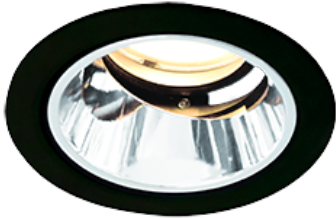

Item no. DD118-0835MB9030-DM1

Series Name: $\Phi 58$ Lens type adjustable downlight, Antiglare

| | |
|------------------|---|
| Installation | Recessed mount |
| Type | $\Phi 58$ Lens type adjustable downlight, Antiglare |
| Fixture wattage | 8.3W |
| Beam angle | 36 deg |
| Color Temp. | 3000K |
| CRI | Ra>90 |
| Luminous | 551 lm |
| Body | Die-cast aluminum alloy |
| Body finish | N/A |
| Trim finish | Black |
| Reflector finish | Mirror |
| IP Rate | IP20 |
| Light source | COB module |
| Input Voltage | AC220~240V |
| Dimming Type | 1-10V Dimmable |
| Certificate | CCC |
| Cut Hole | 58mm |