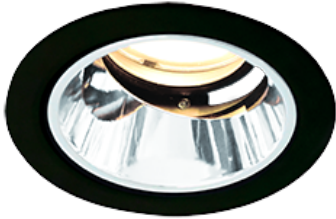

Item no. DD118-0835MB9030-DM1

Series Name: $\Phi 58$ Lens type adjustable
downlight, Antiglare

Installation	Recessed mount
Type	$\Phi 58$ Lens type adjustable downlight, Antiglare
Fixture wattage	8.3W
Beam angle	36 deg
Color Temp.	3000K
CRI	Ra>90
Luminous	551 lm
Body	Die-cast aluminum alloy
Body finish	N/A
Trim finish	Black
Reflector finish	Mirror
IP Rate	IP20
Light source	COB module
Input Voltage	AC220~240V
Dimming Type	1-10V Dimmable
Certificate	CCC
Cut Hole	58mm