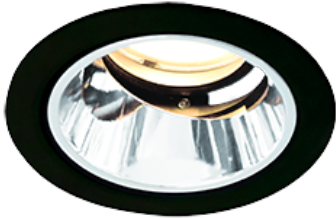

Item no. DD118-0835MB9030-DM1

Series Name: $\Phi 58$ Lens type adjustable downlight, Antiglare

Installation	Recessed mount
Type	
Fixture wattage	8.3W
Beam angle	36 deg
Color Temp.	3000K
CRI	Ra>90
Luminous	551 lm
Body	Die-cast aluminum alloy
Body finish	N/A
Trim finish	Black
Reflector finish	Mirror
IP Rate	IP20
Light source	COB module
Input Voltage	AC220~240V
Dimming Type	1-10V Dimmable
Certificate	CCC
Cut Hole	58mm