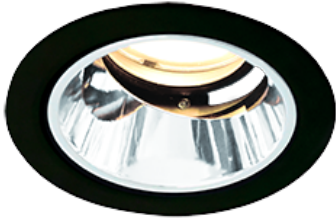

Item no. DD118-0835MB9040-DM1

Series Name: $\Phi 58$ Lens type adjustable
downlight, Antiglare

Installation	Recessed mount
Type	
Fixture wattage	8.3W
Beam angle	36 deg
Color Temp.	4000K
CRI	Ra>90
Luminous	584 lm
Body	Die-cast aluminum alloy
Body finish	N/A
Trim finish	Black
Reflector finish	Mirror
IP Rate	IP20
Light source	COB module
Input Voltage	AC220~240V
Dimming Type	1-10V Dimmable
Certificate	CCC
Cut Hole	58mm