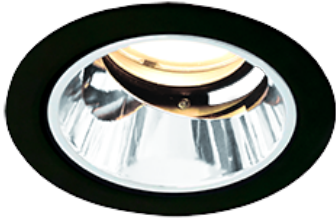

Item no. DD118-0820MB9030-DM1-O Series Name: Φ 58 Lens type adjustable downlight, Antiglare

Installation	Recessed mount
Type	
Fixture wattage	8.3W
Beam angle	23 deg
Color Temp.	3000K
CRI	Ra>90
Luminous	528 lm
Body	Die-cast aluminum alloy
Body finish	N/A
Trim finish	Black
Reflector finish	Mirror
IP Rate	IPIP44 from the bottom
Light source	COB module
Input Voltage	AC220~240V
Dimming Type	1-10V Dimmable
Certificate	CCC
Cut Hole	58mm