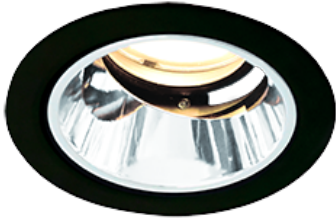

Item no. DD118-0820MB9030-DM1-O Series Name:  $\Phi$ 58 Lens type adjustable downlight, Antiglare

Installation	Recessed mount
Type	$\Phi$ 58 Lens type adjustable downlight, Antiglare
Fixture wattage	8.3W
Beam angle	23 deg
Color Temp.	3000K
CRI	Ra>90
Luminous	528 lm
Body	Die-cast aluminum alloy
Body finish	N/A
Trim finish	Black
Reflector finish	Mirror
IP Rate	IPIP44 from the bottom
Light source	COB module
Input Voltage	AC220~240V
Dimming Type	1-10V Dimmable
Certificate	CCC
Cut Hole	58mm