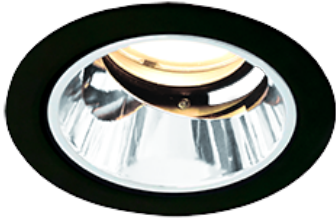

Item no. DD118-0820MB9040-DM1-O Series Name: Φ 58 Lens type adjustable downlight, Antiglare

Installation	Recessed mount
Type	
Fixture wattage	8.3W
Beam angle	23 deg
Color Temp.	4000K
CRI	Ra>90
Luminous	560 lm
Body	Die-cast aluminum alloy
Body finish	N/A
Trim finish	Black
Reflector finish	Mirror
IP Rate	IPIP44 from the bottom
Light source	COB module
Input Voltage	AC220~240V
Dimming Type	1-10V Dimmable
Certificate	CCC
Cut Hole	58mm