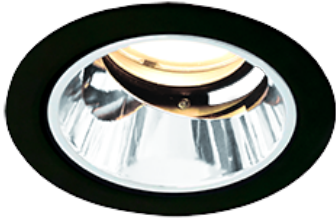

Item no. DD118-0825MB9027-DM1-O Series Name:  $\Phi$ 58 Lens type adjustable downlight, Antiglare

Installation	Recessed mount
Type	$\Phi$ 58 Lens type adjustable downlight, Antiglare
Fixture wattage	8.3W
Beam angle	28 deg
Color Temp.	2700K
CRI	Ra>90
Luminous	477 lm
Body	Die-cast aluminum alloy
Body finish	N/A
Trim finish	Black
Reflector finish	Mirror
IP Rate	IPIP44 from the bottom
Light source	COB module
Input Voltage	AC220~240V
Dimming Type	1-10V Dimmable
Certificate	CCC
Cut Hole	58mm