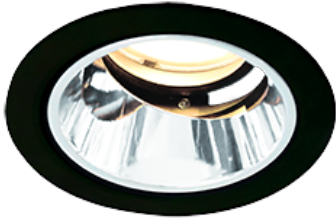

Item no. DD118-0825MB9030-DM1-O Series Name: Φ 58 Lens type adjustable downlight, Antiglare

Installation	Recessed mount
Type	Φ 58 Lens type adjustable downlight, Antiglare
Fixture wattage	8.3W
Beam angle	28 deg
Color Temp.	3000K
CRI	Ra>90
Luminous	513 lm
Body	Die-cast aluminum alloy
Body finish	N/A
Trim finish	Black
Reflector finish	Mirror
IP Rate	IPIP44 from the bottom
Light source	COB module
Input Voltage	AC220~240V
Dimming Type	1-10V Dimmable
Certificate	CCC
Cut Hole	58mm