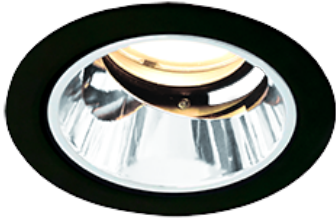

Item no. DD118-0825MB9030-DM1-O Series Name: Φ 58 Lens type adjustable downlight, Antiglare

Installation	Recessed mount
Type	
Fixture wattage	8.3W
Beam angle	28 deg
Color Temp.	3000K
CRI	Ra>90
Luminous	513 lm
Body	Die-cast aluminum alloy
Body finish	N/A
Trim finish	Black
Reflector finish	Mirror
IP Rate	IPIP44 from the bottom
Light source	COB module
Input Voltage	AC220~240V
Dimming Type	1-10V Dimmable
Certificate	CCC
Cut Hole	58mm