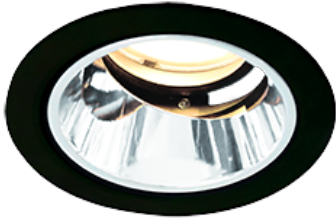

Item no. DD118-0825MB9040-DM1-O Series Name:  $\Phi$ 58 Lens type adjustable downlight, Antiglare

Installation	Recessed mount
Type	$\Phi$ 58 Lens type adjustable downlight, Antiglare
Fixture wattage	8.3W
Beam angle	28 deg
Color Temp.	4000K
CRI	Ra>90
Luminous	544 lm
Body	Die-cast aluminum alloy
Body finish	N/A
Trim finish	Black
Reflector finish	Mirror
IP Rate	IPIP44 from the bottom
Light source	COB module
Input Voltage	AC220~240V
Dimming Type	1-10V Dimmable
Certificate	CCC
Cut Hole	58mm