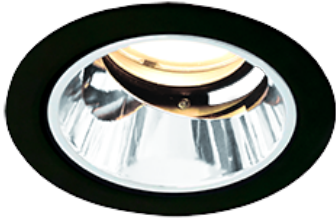

Item no. DD118-0825MB9040-DM1-O Series Name: Φ 58 Lens type adjustable downlight, Antiglare

Installation	Recessed mount
Type	
Fixture wattage	8.3W
Beam angle	28 deg
Color Temp.	4000K
CRI	Ra>90
Luminous	544 lm
Body	Die-cast aluminum alloy
Body finish	N/A
Trim finish	Black
Reflector finish	Mirror
IP Rate	IPIP44 from the bottom
Light source	COB module
Input Voltage	AC220~240V
Dimming Type	1-10V Dimmable
Certificate	CCC
Cut Hole	58mm