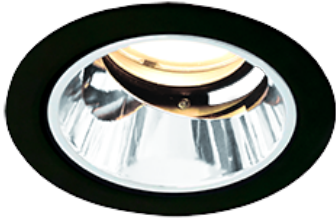

Item no. DD118-0835MB9027-DM1-O Series Name: Φ 58 Lens type adjustable downlight, Antiglare

Installation	Recessed mount
Type	
Fixture wattage	8.3W
Beam angle	35 deg
Color Temp.	2700K
CRI	Ra>90
Luminous	478 lm
Body	Die-cast aluminum alloy
Body finish	N/A
Trim finish	Black
Reflector finish	Mirror
IP Rate	IPIP44 from the bottom
Light source	COB module
Input Voltage	AC220~240V
Dimming Type	1-10V Dimmable
Certificate	CCC
Cut Hole	58mm