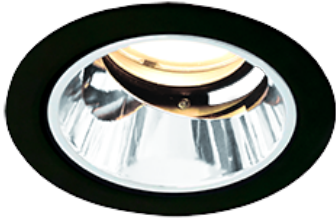

Item no. DD118-0835MB9040-DM1-O Series Name: Φ 58 Lens type adjustable downlight, Antiglare

Installation	Recessed mount
Type	
Fixture wattage	8.3W
Beam angle	35 deg
Color Temp.	4000K
CRI	Ra>90
Luminous	545 lm
Body	Die-cast aluminum alloy
Body finish	N/A
Trim finish	Black
Reflector finish	Mirror
IP Rate	IPIP44 from the bottom
Light source	COB module
Input Voltage	AC220~240V
Dimming Type	1-10V Dimmable
Certificate	CCC
Cut Hole	58mm