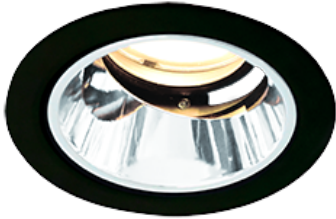

Item
DD118-0820MB9040-DM1-HN

no. Series Name: $\Phi 58$ Lens type adjustable
downlight, Antiglare

Installation	Recessed mount
Type	$\Phi 58$ Lens type adjustable downlight, Antiglare
Fixture wattage	8.3W
Beam angle	22 deg
Color Temp.	4000K
CRI	Ra>90
Luminous	442 lm
Body	Die-cast aluminum alloy
Body finish	N/A
Trim finish	Black
Reflector finish	Mirror
IP Rate	IP20
Light source	COB module
Input Voltage	AC220~240V
Dimming Type	1-10V Dimmable
Certificate	CCC
Cut Hole	58mm