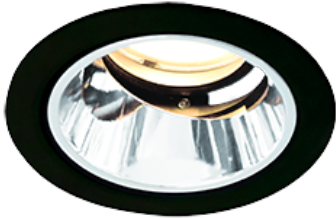

Item
DD118-0835MB9030-DM1-HN

no. Series Name: $\Phi 58$ Lens type adjustable
downlight, Antiglare

Installation	Recessed mount
Type	
Fixture wattage	8.3W
Beam angle	33 deg
Color Temp.	3000K
CRI	Ra>90
Luminous	390 lm
Body	Die-cast aluminum alloy
Body finish	N/A
Trim finish	Black
Reflector finish	Mirror
IP Rate	IP20
Light source	COB module
Input Voltage	AC220~240V
Dimming Type	1-10V Dimmable
Certificate	CCC
Cut Hole	58mm