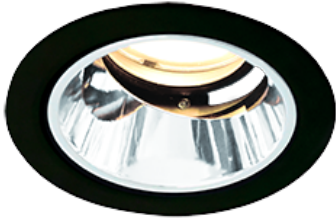

Item no. DD118-1320MB9027-DM1

Series Name: $\Phi 58$ Lens type adjustable downlight, Antiglare

Installation	Recessed mount
Type	
Fixture wattage	12.6W
Beam angle	24 deg
Color Temp.	2700K
CRI	Ra>90
Luminous	771 lm
Body	Die-cast aluminum alloy
Body finish	N/A
Trim finish	Black
Reflector finish	Mirror
IP Rate	IP20
Light source	COB module
Input Voltage	AC220~240V
Dimming Type	1-10V Dimmable
Certificate	CCC
Cut Hole	58mm