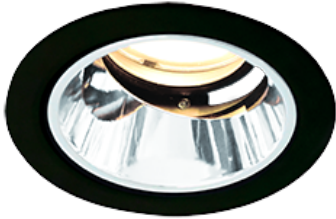

Item no. DD118-1320MB9030-DM1

Series Name: $\Phi 58$ Lens type adjustable
downlight, Antiglare

| | |
|------------------|--|
| Installation | Recessed mount |
| Type | $\Phi 58$ Lens type adjustable downlight, Antiglare |
| Fixture wattage | 12.6W |
| Beam angle | 24 deg |
| Color Temp. | 3000K |
| CRI | Ra>90 |
| Luminous | 765 lm |
| Body | Die-cast aluminum alloy |
| Body finish | N/A |
| Trim finish | Black |
| Reflector finish | Mirror |
| IP Rate | IP20 |
| Light source | COB module |
| Input Voltage | AC220~240V |
| Dimming Type | 1-10V Dimmable |
| Certificate | CCC |
| Cut Hole | 58mm |