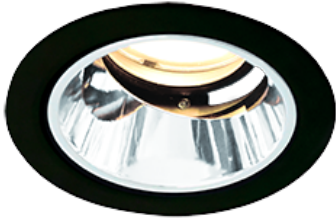

Item no. DD118-1325MB9027-DM1

Series Name: Φ 58 Lens type adjustable downlight, Antiglare

Installation	Recessed mount
Type	Φ 58 Lens type adjustable downlight, Antiglare
Fixture wattage	12.6W
Beam angle	29 deg
Color Temp.	2700K
CRI	Ra>90
Luminous	694 lm
Body	Die-cast aluminum alloy
Body finish	N/A
Trim finish	Black
Reflector finish	Mirror
IP Rate	IP20
Light source	COB module
Input Voltage	AC220~240V
Dimming Type	1-10V Dimmable
Certificate	CCC
Cut Hole	58mm