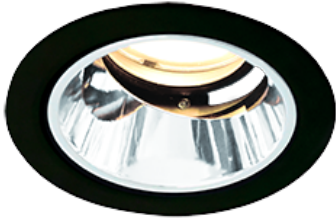

Item no. DD118-1325MB9030-DM1

Series Name:  $\Phi 58$  Lens type adjustable  
downlight, Antiglare

Installation	Recessed mount
Type	
Fixture wattage	12.6W
Beam angle	29 deg
Color Temp.	3000K
CRI	Ra>90
Luminous	746 lm
Body	Die-cast aluminum alloy
Body finish	N/A
Trim finish	Black
Reflector finish	Mirror
IP Rate	IP20
Light source	COB module
Input Voltage	AC220~240V
Dimming Type	1-10V Dimmable
Certificate	CCC
Cut Hole	58mm