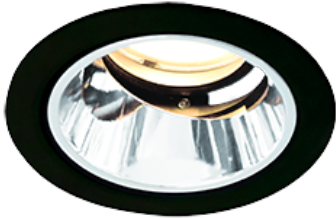

Item no. DD118-1325MB9030-DM1

Series Name:  $\Phi$ 58 Lens type adjustable downlight, Antiglare

Installation	Recessed mount
Type	$\Phi$ 58 Lens type adjustable downlight, Antiglare
Fixture wattage	12.6W
Beam angle	29 deg
Color Temp.	3000K
CRI	Ra>90
Luminous	746 lm
Body	Die-cast aluminum alloy
Body finish	N/A
Trim finish	Black
Reflector finish	Mirror
IP Rate	IP20
Light source	COB module
Input Voltage	AC220~240V
Dimming Type	1-10V Dimmable
Certificate	CCC
Cut Hole	58mm