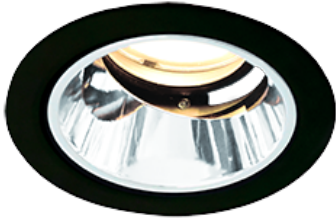

Item no. DD118-1335MB9027-DM1

Series Name: $\Phi 58$ Lens type adjustable
downlight, Antiglare

Installation	Recessed mount
Type	
Fixture wattage	12.6W
Beam angle	36 deg
Color Temp.	2700K
CRI	Ra>90
Luminous	698 lm
Body	Die-cast aluminum alloy
Body finish	N/A
Trim finish	Black
Reflector finish	Mirror
IP Rate	IP20
Light source	COB module
Input Voltage	AC220~240V
Dimming Type	1-10V Dimmable
Certificate	CCC
Cut Hole	58mm