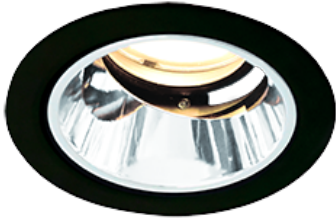

Item no. DD118-1335MB9030-DM1

Series Name:  $\Phi 58$  Lens type adjustable  
downlight, Antiglare

Installation	Recessed mount
Type	
Fixture wattage	12.6W
Beam angle	36 deg
Color Temp.	3000K
CRI	Ra>90
Luminous	751 lm
Body	Die-cast aluminum alloy
Body finish	N/A
Trim finish	Black
Reflector finish	Mirror
IP Rate	IP20
Light source	COB module
Input Voltage	AC220~240V
Dimming Type	1-10V Dimmable
Certificate	CCC
Cut Hole	58mm