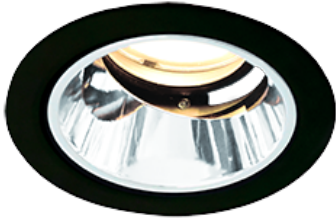

Item no. DD118-1335MB9040-DM1

Series Name: $\Phi 58$ Lens type adjustable
downlight, Antiglare

Installation	Recessed mount
Type	
Fixture wattage	12.6W
Beam angle	36 deg
Color Temp.	4000K
CRI	Ra>90
Luminous	796 lm
Body	Die-cast aluminum alloy
Body finish	N/A
Trim finish	Black
Reflector finish	Mirror
IP Rate	IP20
Light source	COB module
Input Voltage	AC220~240V
Dimming Type	1-10V Dimmable
Certificate	CCC
Cut Hole	58mm