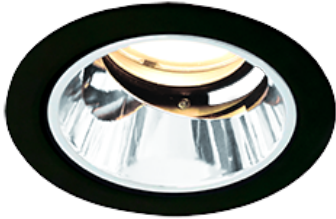

Item no. DD118-1320MB9027-DM1-O Series Name: Φ 58 Lens type adjustable downlight, Antiglare

Installation	Recessed mount
Type	
Fixture wattage	12.6W
Beam angle	23 deg
Color Temp.	2700K
CRI	Ra>90
Luminous	525 lm
Body	Die-cast aluminum alloy
Body finish	N/A
Trim finish	Black
Reflector finish	Mirror
IP Rate	IPIP44 from the bottom
Light source	COB module
Input Voltage	AC220~240V
Dimming Type	1-10V Dimmable
Certificate	CCC
Cut Hole	58mm