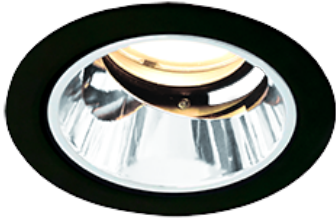

Item no. DD118-1320MB9040-DM1-O Series Name: Φ 58 Lens type adjustable downlight, Antiglare

Installation	Recessed mount
Type	
Fixture wattage	12.6W
Beam angle	23 deg
Color Temp.	4000K
CRI	Ra>90
Luminous	599 lm
Body	Die-cast aluminum alloy
Body finish	N/A
Trim finish	Black
Reflector finish	Mirror
IP Rate	IPIP44 from the bottom
Light source	COB module
Input Voltage	AC220~240V
Dimming Type	1-10V Dimmable
Certificate	CCC
Cut Hole	58mm