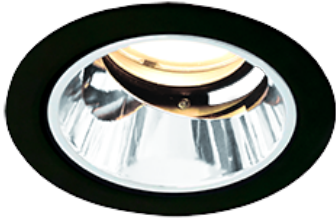

Item no. DD118-1325MB9027-DM1-O Series Name: Φ 58 Lens type adjustable downlight, Antiglare

Installation	Recessed mount
Type	
Fixture wattage	12.6W
Beam angle	28 deg
Color Temp.	2700K
CRI	Ra>90
Luminous	509 lm
Body	Die-cast aluminum alloy
Body finish	N/A
Trim finish	Black
Reflector finish	Mirror
IP Rate	IPIP44 from the bottom
Light source	COB module
Input Voltage	AC220~240V
Dimming Type	1-10V Dimmable
Certificate	CCC
Cut Hole	58mm