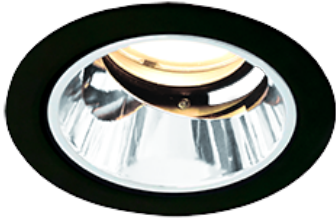

Item no. DD118-1325MB9030-DM1-O Series Name: Φ 58 Lens type adjustable downlight, Antiglare

Installation	Recessed mount
Type	
Fixture wattage	12.6W
Beam angle	28 deg
Color Temp.	3000K
CRI	Ra>90
Luminous	547 lm
Body	Die-cast aluminum alloy
Body finish	N/A
Trim finish	Black
Reflector finish	Mirror
IP Rate	IPIP44 from the bottom
Light source	COB module
Input Voltage	AC220~240V
Dimming Type	1-10V Dimmable
Certificate	CCC
Cut Hole	58mm