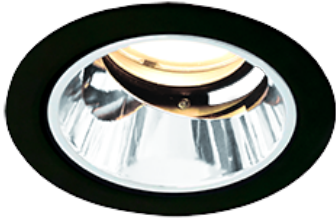

Item no. DD118-1325MB9030-DM1-O Series Name: Φ 58 Lens type adjustable downlight, Antiglare

Installation	Recessed mount
Type	Φ 58 Lens type adjustable downlight, Antiglare
Fixture wattage	12.6W
Beam angle	28 deg
Color Temp.	3000K
CRI	Ra>90
Luminous	547 lm
Body	Die-cast aluminum alloy
Body finish	N/A
Trim finish	Black
Reflector finish	Mirror
IP Rate	IPIP44 from the bottom
Light source	COB module
Input Voltage	AC220~240V
Dimming Type	1-10V Dimmable
Certificate	CCC
Cut Hole	58mm