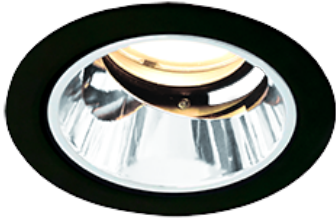

Item no. DD118-1325MB9040-DM1-O Series Name:  $\Phi$ 58 Lens type adjustable downlight, Antiglare

Installation	Recessed mount
Type	
Fixture wattage	12.6W
Beam angle	28 deg
Color Temp.	4000K
CRI	Ra>90
Luminous	580 lm
Body	Die-cast aluminum alloy
Body finish	N/A
Trim finish	Black
Reflector finish	Mirror
IP Rate	IPIP44 from the bottom
Light source	COB module
Input Voltage	AC220~240V
Dimming Type	1-10V Dimmable
Certificate	CCC
Cut Hole	58mm