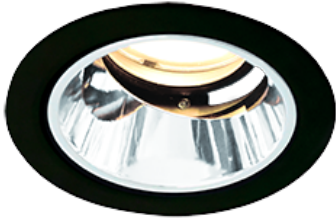

Item no. DD118-1325MB9040-DM1-O Series Name: Φ 58 Lens type adjustable downlight, Antiglare

Installation	Recessed mount
Type	Φ 58 Lens type adjustable downlight, Antiglare
Fixture wattage	12.6W
Beam angle	28 deg
Color Temp.	4000K
CRI	Ra>90
Luminous	580 lm
Body	Die-cast aluminum alloy
Body finish	N/A
Trim finish	Black
Reflector finish	Mirror
IP Rate	IPIP44 from the bottom
Light source	COB module
Input Voltage	AC220~240V
Dimming Type	1-10V Dimmable
Certificate	CCC
Cut Hole	58mm