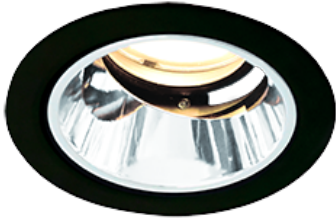

Item no. DD118-1335MB9027-DM1-O Series Name:  $\Phi$ 58 Lens type adjustable downlight, Antiglare

Installation	Recessed mount
Type	$\Phi$ 58 Lens type adjustable downlight, Antiglare
Fixture wattage	12.6W
Beam angle	35 deg
Color Temp.	2700K
CRI	Ra>90
Luminous	512 lm
Body	Die-cast aluminum alloy
Body finish	N/A
Trim finish	Black
Reflector finish	Mirror
IP Rate	IPIP44 from the bottom
Light source	COB module
Input Voltage	AC220~240V
Dimming Type	1-10V Dimmable
Certificate	CCC
Cut Hole	58mm