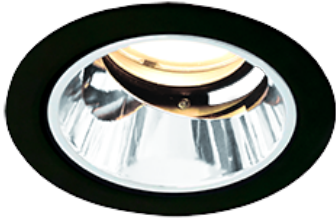

Item no. DD118-1335MB9030-DM1-O Series Name: Φ 58 Lens type adjustable downlight, Antiglare

Installation	Recessed mount
Type	
Fixture wattage	12.6W
Beam angle	35 deg
Color Temp.	3000K
CRI	Ra>90
Luminous	551 lm
Body	Die-cast aluminum alloy
Body finish	N/A
Trim finish	Black
Reflector finish	Mirror
IP Rate	IPIP44 from the bottom
Light source	COB module
Input Voltage	AC220~240V
Dimming Type	1-10V Dimmable
Certificate	CCC
Cut Hole	58mm